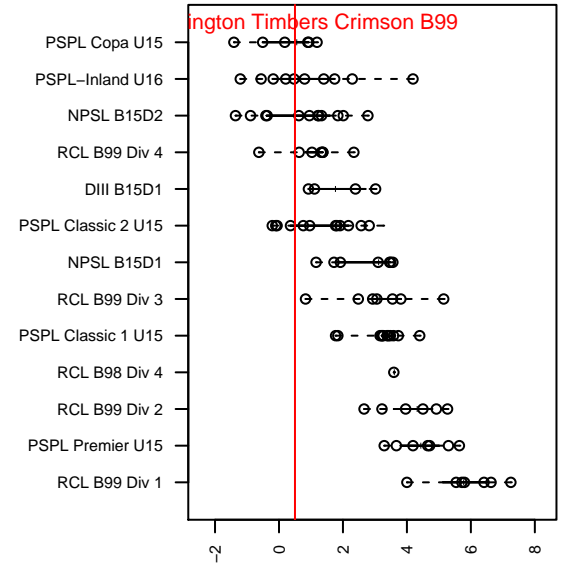

**attack and defense rating
relative to others at age
and all opponents in last 13 months**