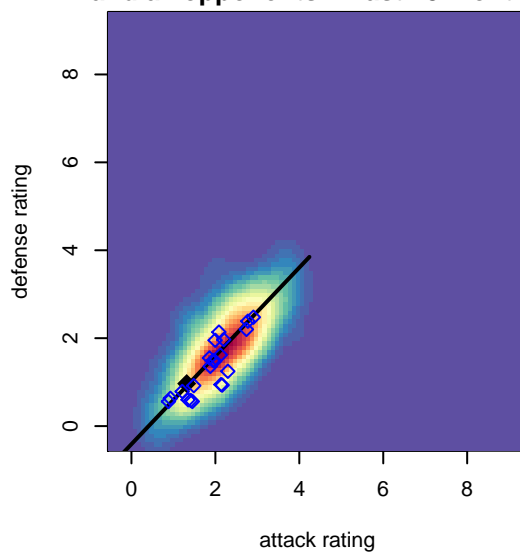

**attack and defense rating
relative to others at age
and all opponents in last 13 months**