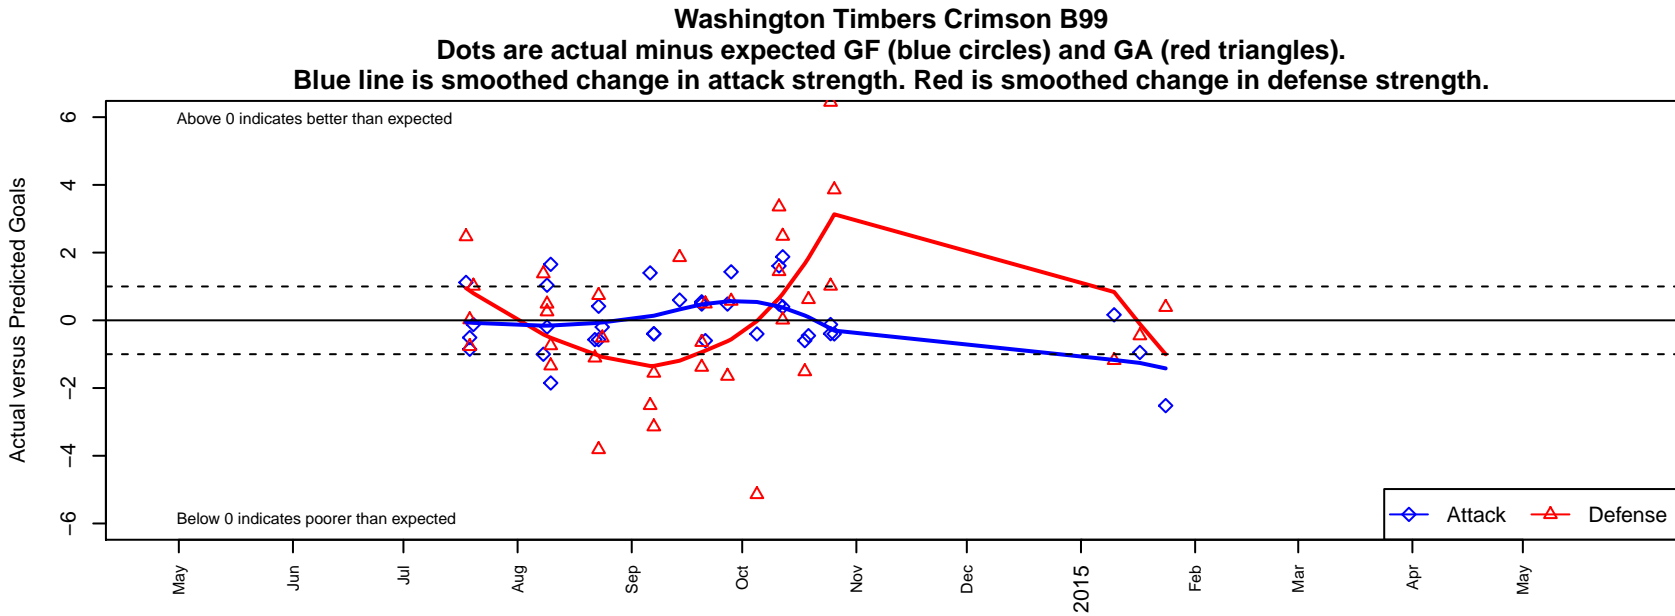

Washington Timbers Crimson B99

Washington Timbers
 Vancouver, WA
 B99 total strength=1129
 attack=3.73 defense=2.63
 fall league = PTT B99 Premier

alt names used:
 WTFC B99 Crimson
 Washington Timbers B99 Crimson
 WA Timbers FC B99 Crimson
 WA Timbers B98 Crimson
 WA Timbers B99 Crimson
 WA Timbers FC B99 Crimson

Venues played:
 2013 Spr OYS B99 Spring White
 2014 Beaverton Cup BU15 Silver
 2014 Mt Hood Challenge U15
 2014 Summer Slam U15
 2014 PTT B99 Premier
 2014 Founders Cup B99

**attack and defense variance (black dot)
relative to other teams
and top 10 in region**